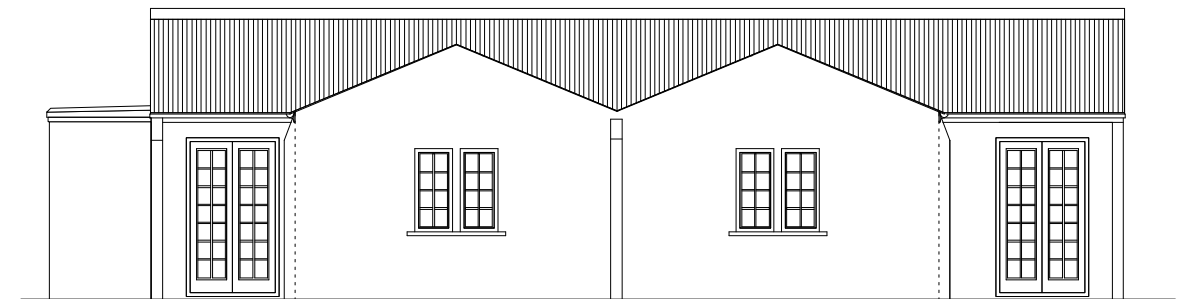

South Elevation

East Elevation

Floor Plan - Bld 41

North Elevation

West Elevation

Milton Architects Limited
 2 Cedar House The Parade
 Marlborough Wiltshire SN8 1NY

T: 01672 514354 M: 07795 414675
 mail@miltonarchitects.co.uk

Project : **RAF Yatesbury
 Building 41**

Contents : **Proposed plans**

milton architects

Scale : 1:10@A3

Date : Nov/08

Drawing : **817/ 41 /02_002** P