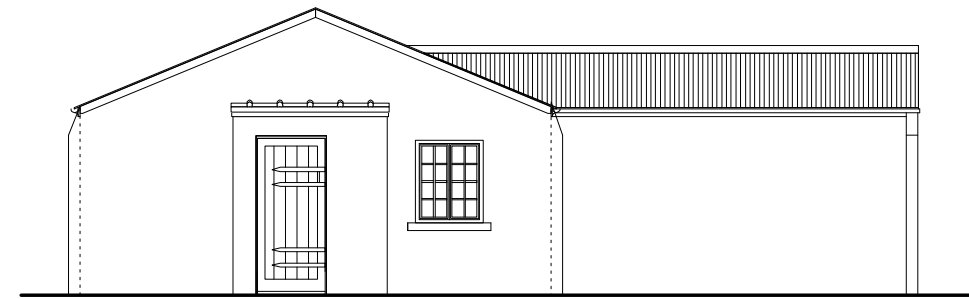

South Elevation

East Elevation

Floor Plan - Bld 41

North Elevation

West Elevation

Milton Architects Limited
 2 Cedar House The Parade
 Marlborough Wiltshire SN8 1NY

T: 01672 514354 M: 07795 414675
 mail@miltonarchitects.co.uk

Project : **RAF Yatesbury
 Building 41**

Contents : **Proposed plans**

milton architects

Scale : 1:10@A3

Date : Nov/08

Drawing : **817/ 41 /02_002** P