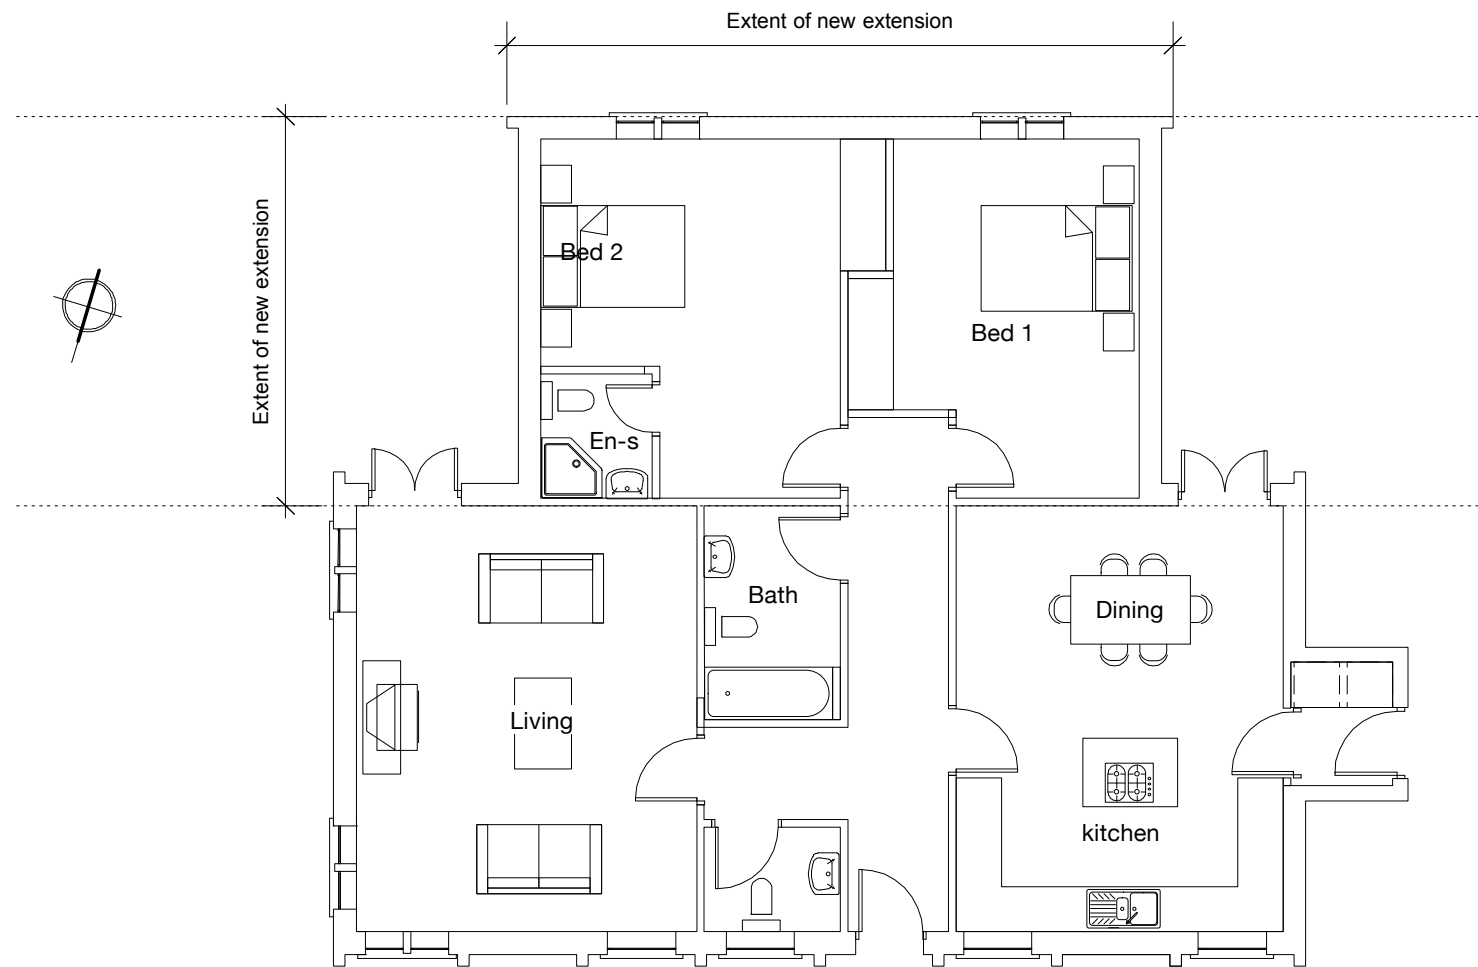

South Elevation

East Elevation

Floor Plan - Bld 41

North Elevation

West Elevation

Milton Architects Limited
 2 Cedar House The Parade
 Marlborough Wiltshire SN8 1NY

T: 01672 514354 M: 07795 414675
 mail@miltonarchitects.co.uk

Project : **RAF Yatesbury
 Building 41**

Contents : **Proposed plans**

milton architects

Scale : 1:10@A3

Date : Nov/08

Drawing : **817/ 41 /02_002** P